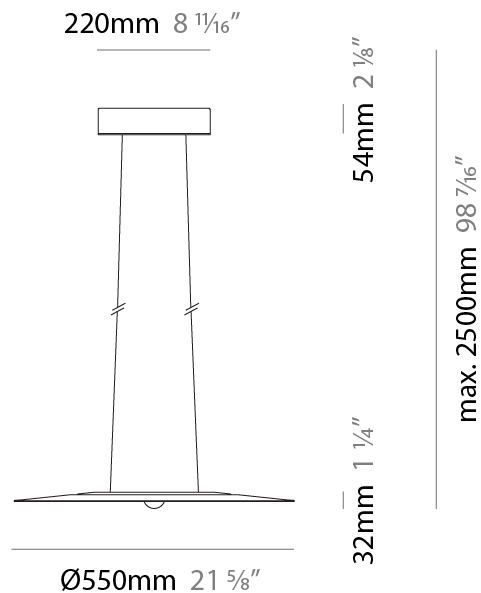

PASSEPARTOUT SUSPENSION

D31022-

base number _____
Finish Options _____

1. To build a product code in our configurator select the specify button on the base model # product page
2. To build a manual product code on this datasheet choose from the options listed below in blue font and add the suffix to the base model #

GENERAL

Series: Passepartout
Brand: Cini & Nils
Division: Design
Mounting Type: Suspension
Mounting Location: Ceiling
Subcategory: Pendant

PHYSICAL

Shape: Round
Diameter (mm): 550
Diameter (in): 21 ⁵/₈
Height (mm): 32
Height (in): 1 ¹/₄
Max. Overall Height (mm): 2500
Max. Overall Height (in): 98 ⁷/₁₆
Light Distribution: Direct / Indirect
Weight (kg): 6.3
Weight (lbs): 5.07
Fixture Finish: MWH / MBK / PCH / PGO / MSI / MGD
Fixture Material: Aluminum

ELECTRICAL

Lamp Type: LED
Input Wattage (W): 29
Total Output Wattage (W): 12.6 (Dir) / 14.9 (Ind)
Dimming: Tri-Mode (Non-Dimming and Phase Dimming (120Vac only) and 0-10V Dimming)
Driver Included: Yes
Driver Location: Integrated
Driver Type: Constant Current - Universal
Driver Class: Class 1
Input Voltage (V): 120 - 277
Constant Current (MA): 350

LED

Number of LEDs: 2
Color Temperature (°K): 2800
Nominal Lumen (lm): 2800
CRI: >90 CRI
Lamp Life (hrs): 50000

OPTICAL

RATINGS AND CERTIFICATIONS

Certified By: Certified for North American Standards
IP rating: IP20